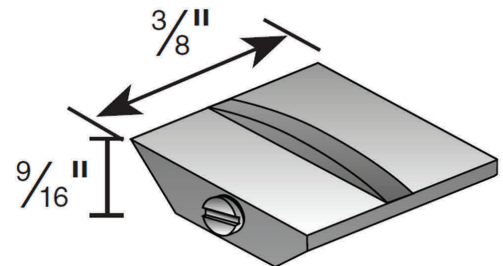

12" Pro Series Outlets & Grate Security Clip

Part #: 841 (Shallow Profile End Cap/End Outlet)
 Material: High Impact PVC
 Color: Gray
 Use with 12" Pro Series
 Fits: 4" Sewer and Drain Pipe
 Weight Per Each: 1.0 lbs.
 UV inhibitors

Part #: 844 (Deep Profile End Cap/End Outlet)
 Material: High Impact PVC
 Color: Gray
 Use with 12" Pro Series
 Fits: 4" Sewer and Drain Pipe
 Weight Per Each: 1.6 lbs.
 UV inhibitors

Part #: 849 (Grate Security Clip)
 Material: High Impact PVC
 Color: Gray
 Use with 12" Pro Series Grates and Channel
 Mounts inside Channel Drain
 Weight Per Each: 0.2 lbs.
 UV inhibitors