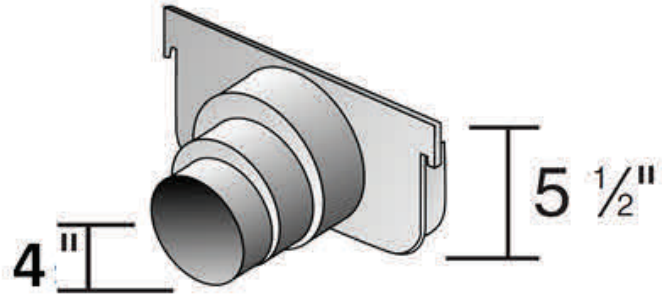

12" Pro Series Outlets & Grate Security Clip

Part #: 841 (Shallow Profile End Cap/End Outlet)
 Material: High Impact PVC
 Color: Gray
 Use with 12" Pro Series
 Fits: 4" Sewer and Drain Pipe
 Weight Per Each: 1.0 lbs.
 UV inhibitors

Part #: 844 (Deep Profile End Cap/End Outlet)
 Material: High Impact PVC
 Color: Gray
 Use with 12" Pro Series
 Fits: 4" Sewer and Drain Pipe
 Weight Per Each: 1.6 lbs.
 UV inhibitors

Part #: 849 (Grate Security Clip)
 Material: High Impact PVC
 Color: Gray
 Use with 12" Pro Series Grates and Channel
 Mounts inside Channel Drain
 Weight Per Each: 0.2 lbs.
 UV inhibitors