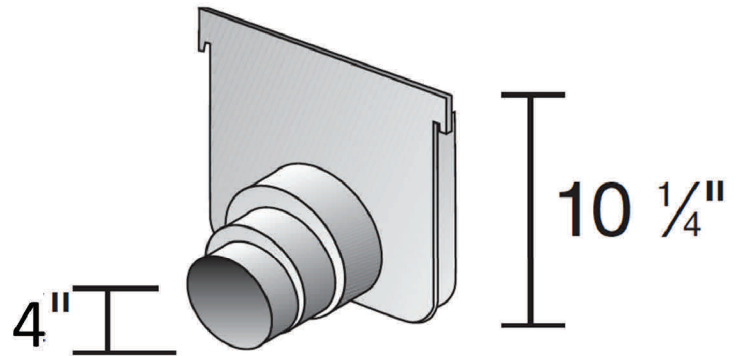

12" Pro Series Outlets & Grate Security Clip

Part #: 841 (Shallow Profile End Cap/End Outlet)
 Material: High Impact PVC
 Color: Gray
 Use with 12" Pro Series
 Fits: 4" Sewer and Drain Pipe
 Weight Per Each: 1.0 lbs.
 UV inhibitors

Part #: 844 (Deep Profile End Cap/End Outlet)
 Material: High Impact PVC
 Color: Gray
 Use with 12" Pro Series
 Fits: 4" Sewer and Drain Pipe
 Weight Per Each: 1.6 lbs.
 UV inhibitors

Part #: 849 (Grate Security Clip)
 Material: High Impact PVC
 Color: Gray
 Use with 12" Pro Series Grates and Channel
 Mounts inside Channel Drain
 Weight Per Each: 0.2 lbs.
 UV inhibitors